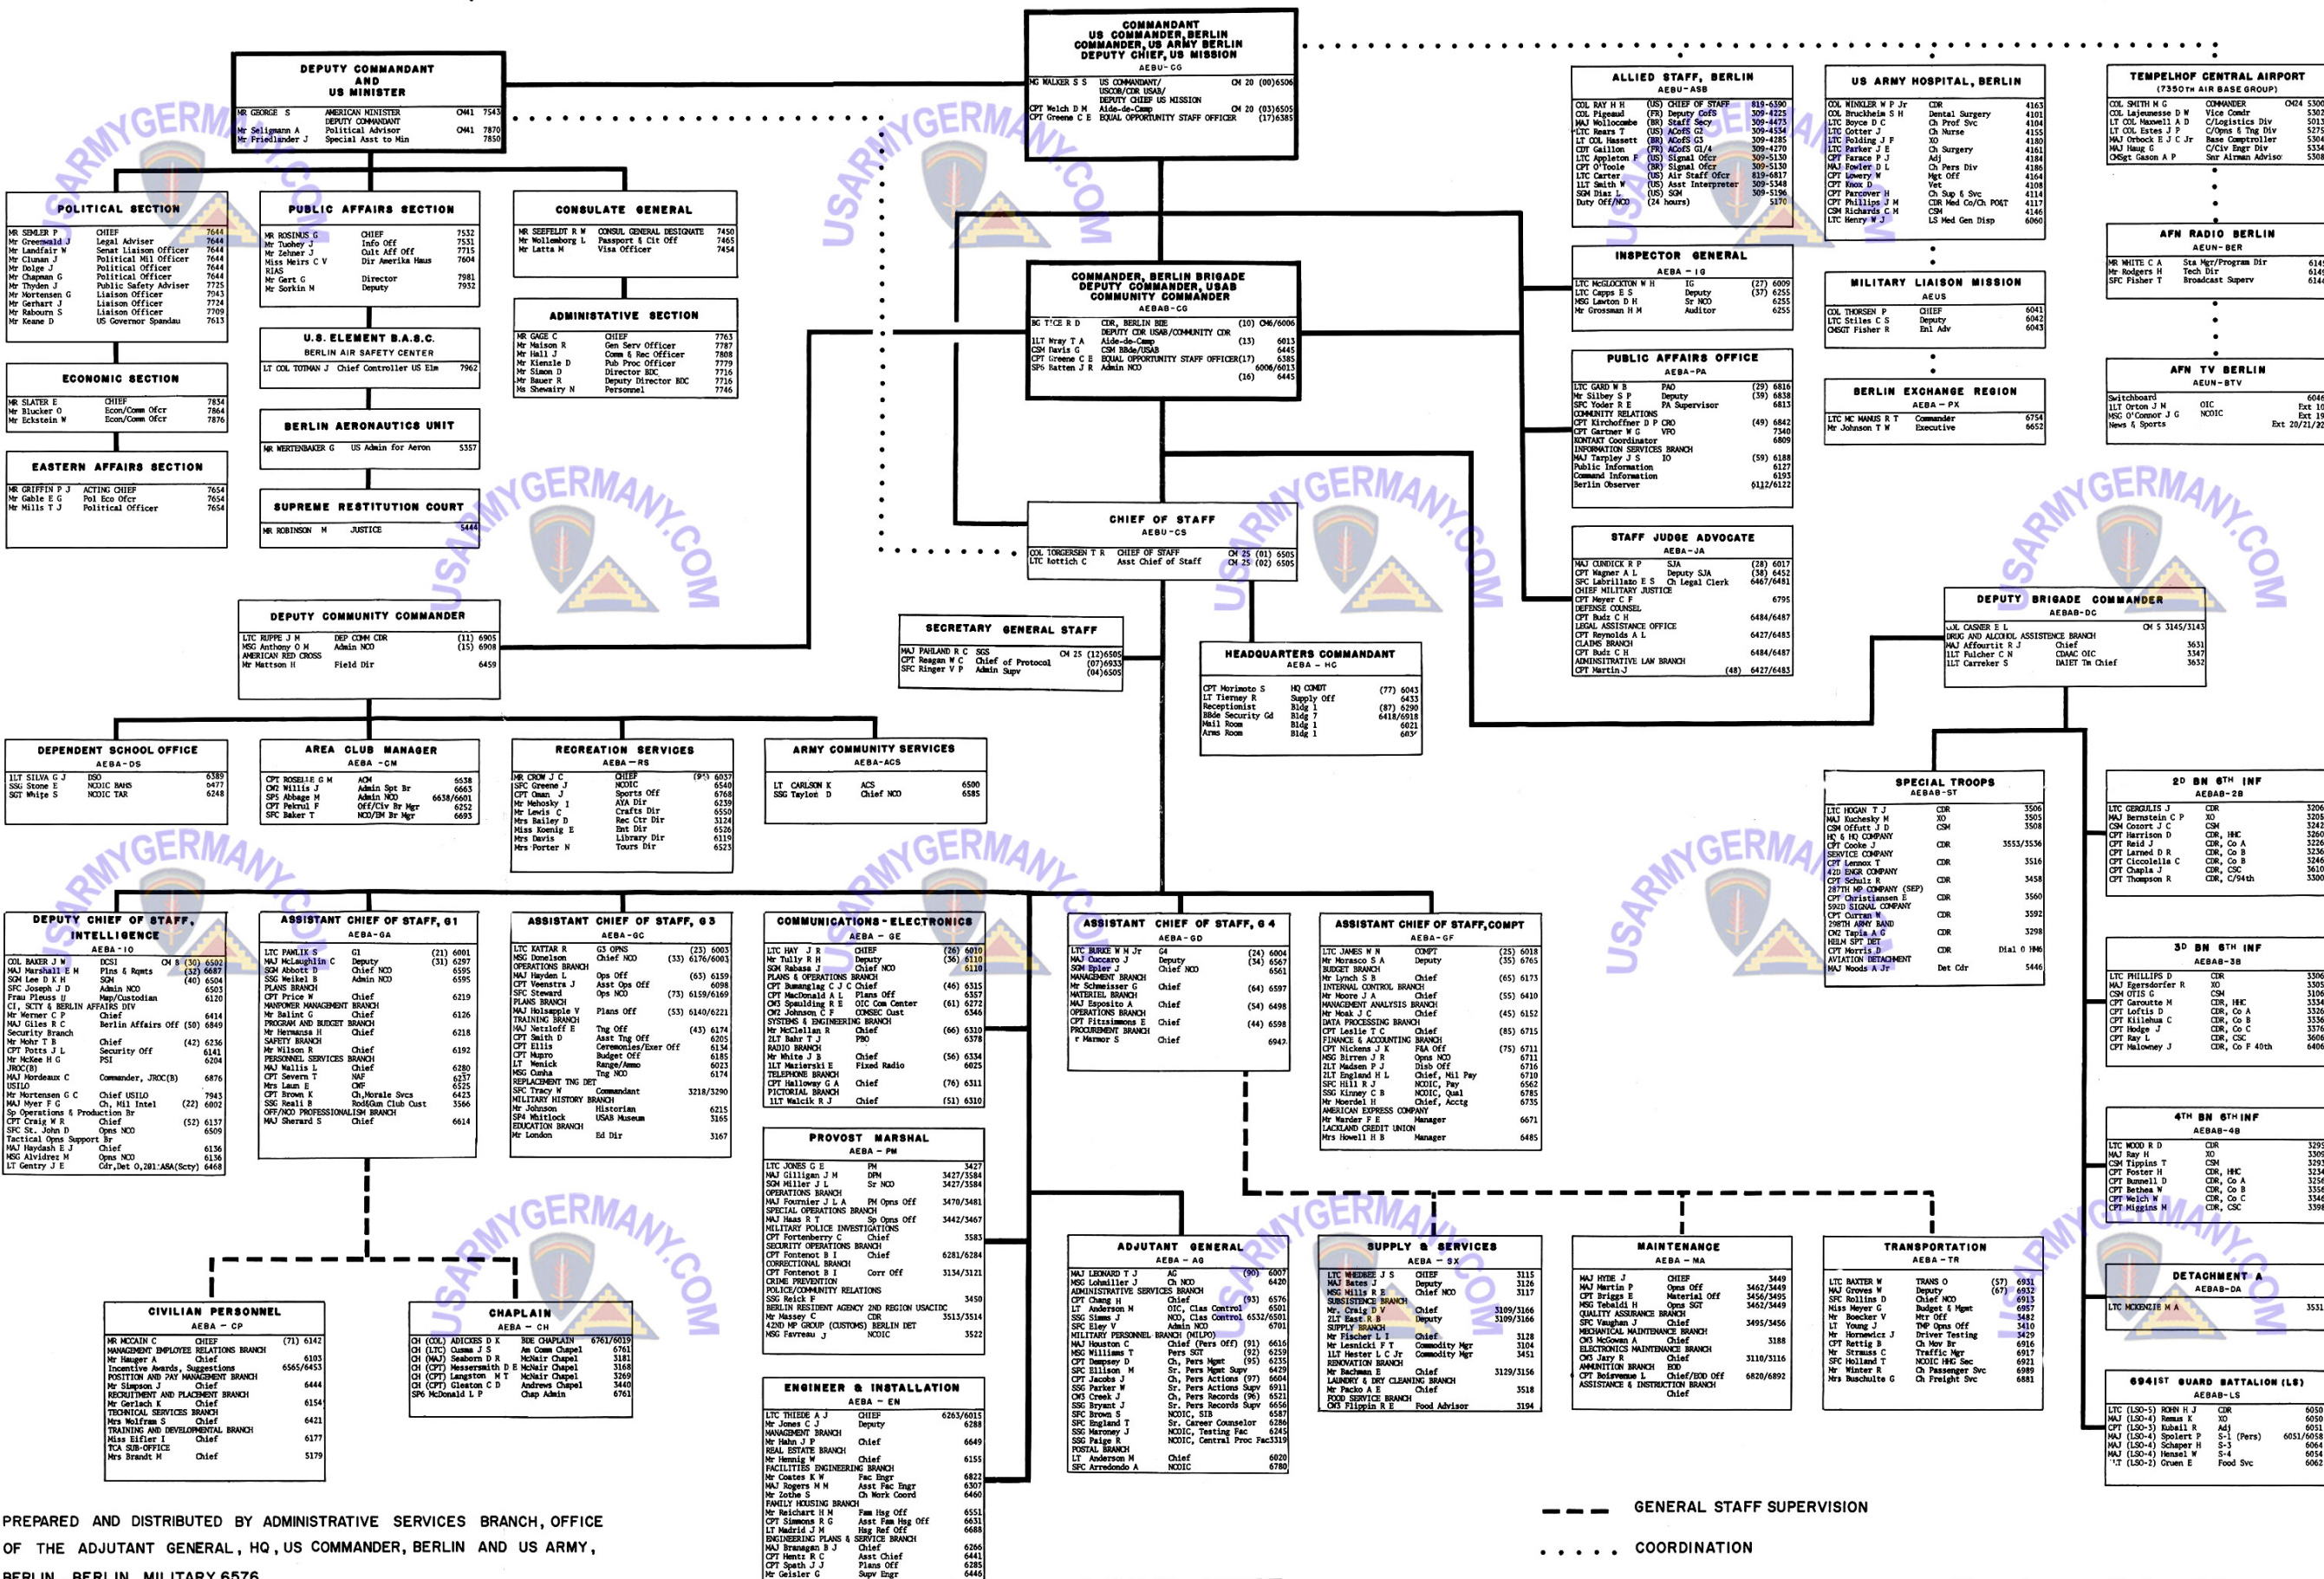

USCOB/BBDE STAFF
DUTY OFFICER-6531

UNITED STATES COMMAND & UNITED STATES MISSION BERLIN

DIRECTORY OF KEY PERSONNEL

APO 09742

EMERGENCY	
American Consulate Info	7475
Berlin Telephone Info	92
Tempelhof Central Airport	5374/5015
Dispatcher	3434
Emergency Ambulance	97
Fire	3402/98
Military Police	6381
Outpatient	4108
RFC	6122
RCC Access	7122
RDD Emergency	6298

PREPARED AND DISTRIBUTED BY ADMINISTRATIVE SERVICES BRANCH, OFFICE OF THE ADJUTANT GENERAL, HQ, US COMMAND, BERLIN AND US ARMY, BERLIN, BERLIN MILITARY 6576

--- GENERAL STAFF SUPERVISION
 COORDINATION

APRIL 1975